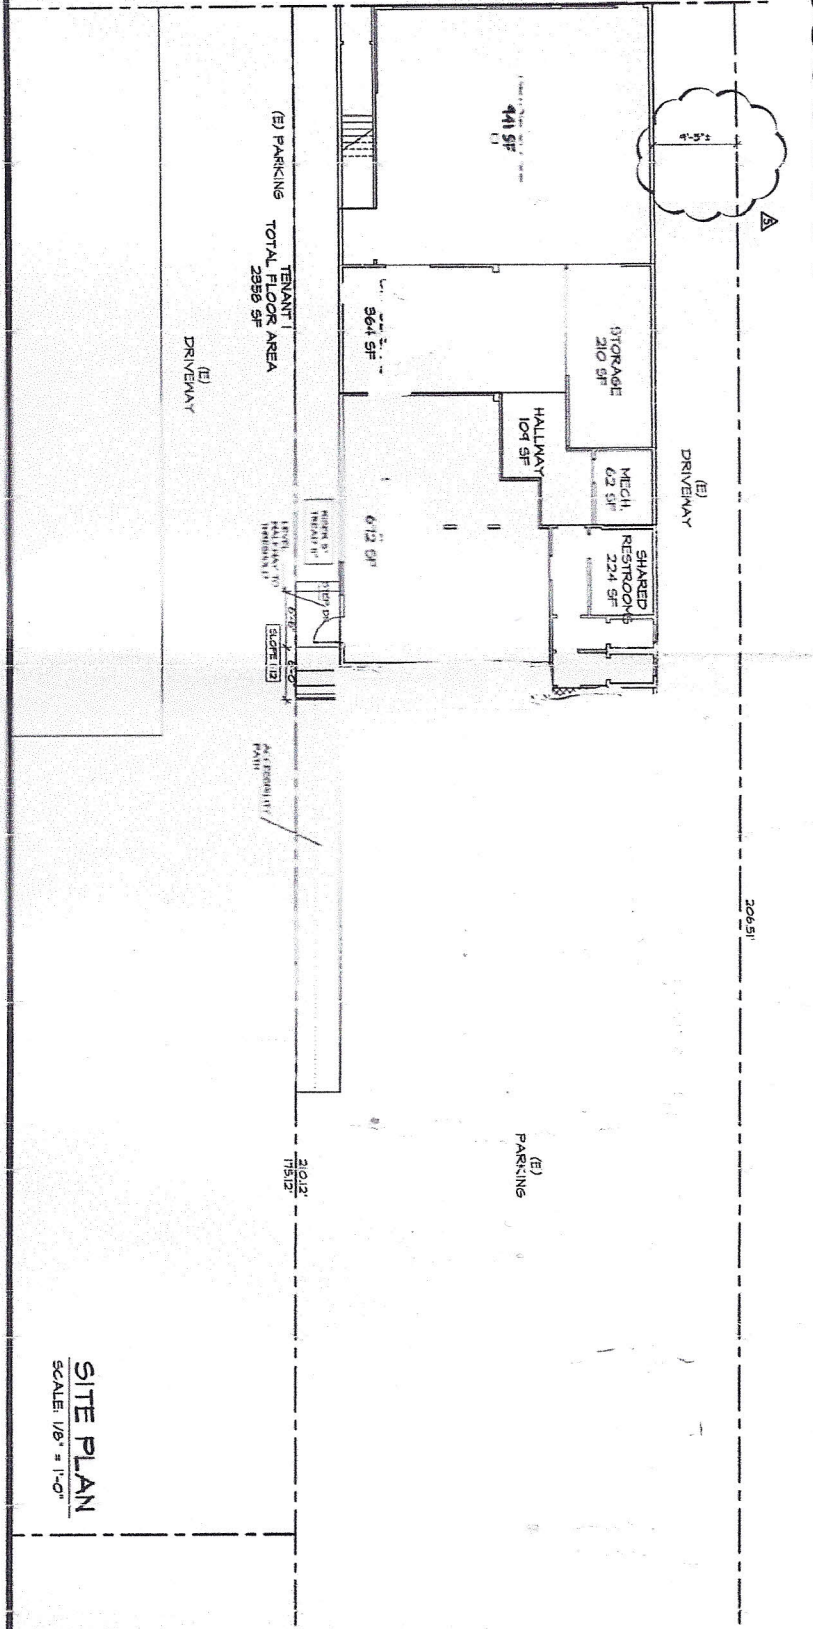

SANTA CRUZ AVE

SITE PLAN  
SCALE 1/8" = 1'-0"